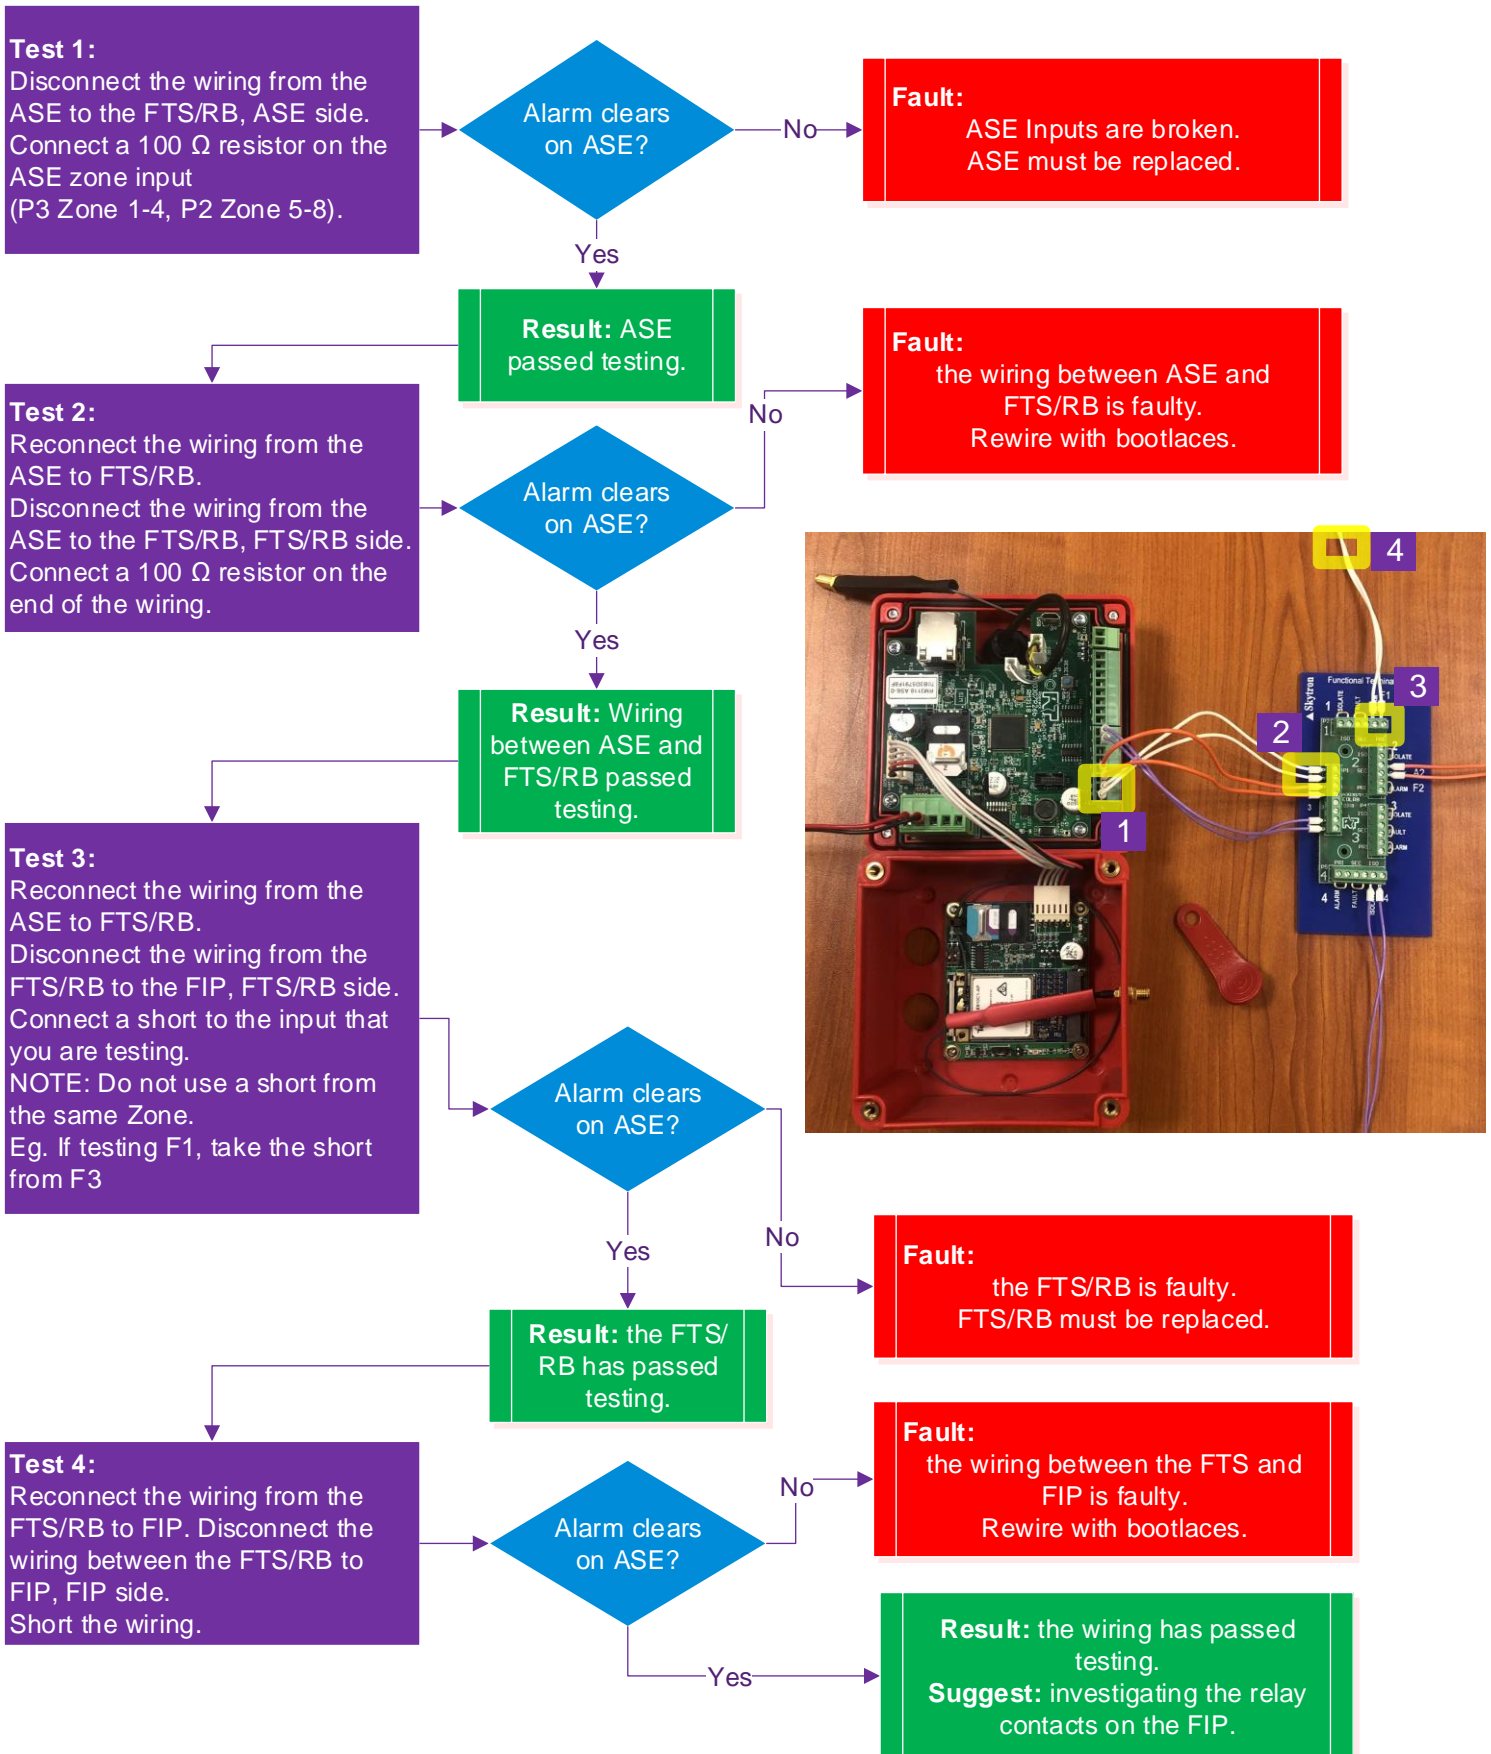

# Basic testing guide for ASE input faults

Title	Department	Author	Version	Date
Basic testing guide for ASE input faults	CST, DPFEM	S.Rowe	1.0	19/06/2020